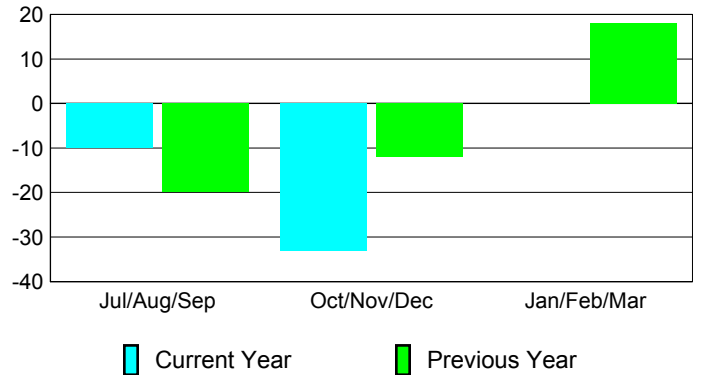

Club Results 2012-2013

Goal, New, Dropped, Gain/Loss

Comparison of Club Gain/Loss

Current Year Compared to the Previous Year

YTD Status Quo Clubs 2012-2013

Status Quo Clubs Compared to Status Quo Members

MEMBERSHIP

Membership Results
2012-2013

Membership
2011-2012

Month	Net Memb Goal	Actual New Memb	Actual Dropped Memb	Gain/Loss of Memb	Gain/Loss of Memb
Jul/Aug/Sep		22	-32	-10	-20
Oct/Nov/Dec		27	-60	-33	-12
Jan/Feb/Mar					18
Totals		49	-92	-43	-14

Membership Results 2012-2013

Goal, New, Dropped, Gain/Loss

Comparison of Membership Gain/Loss

Current Year Compared to the Previous Year

Gender Comparison 2012-2013

Jul/Aug/Sep

Oct/Nov/Dec

Jan/Feb/Mar