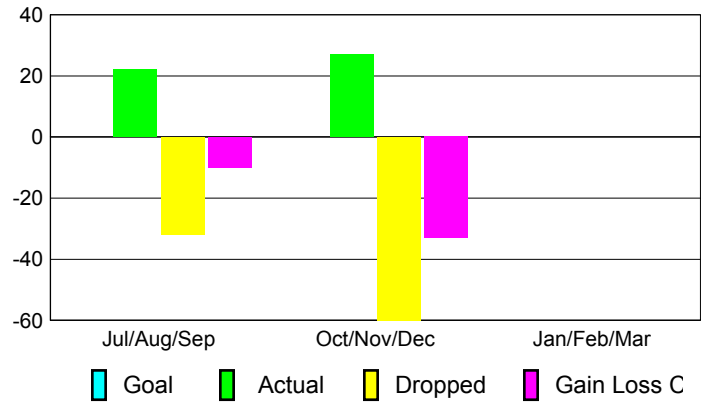

Membership Results 2012-2013

Goal, New, Dropped, Gain/Loss

Comparison of Membership Gain/Loss

Current Year Compared to the Previous Year